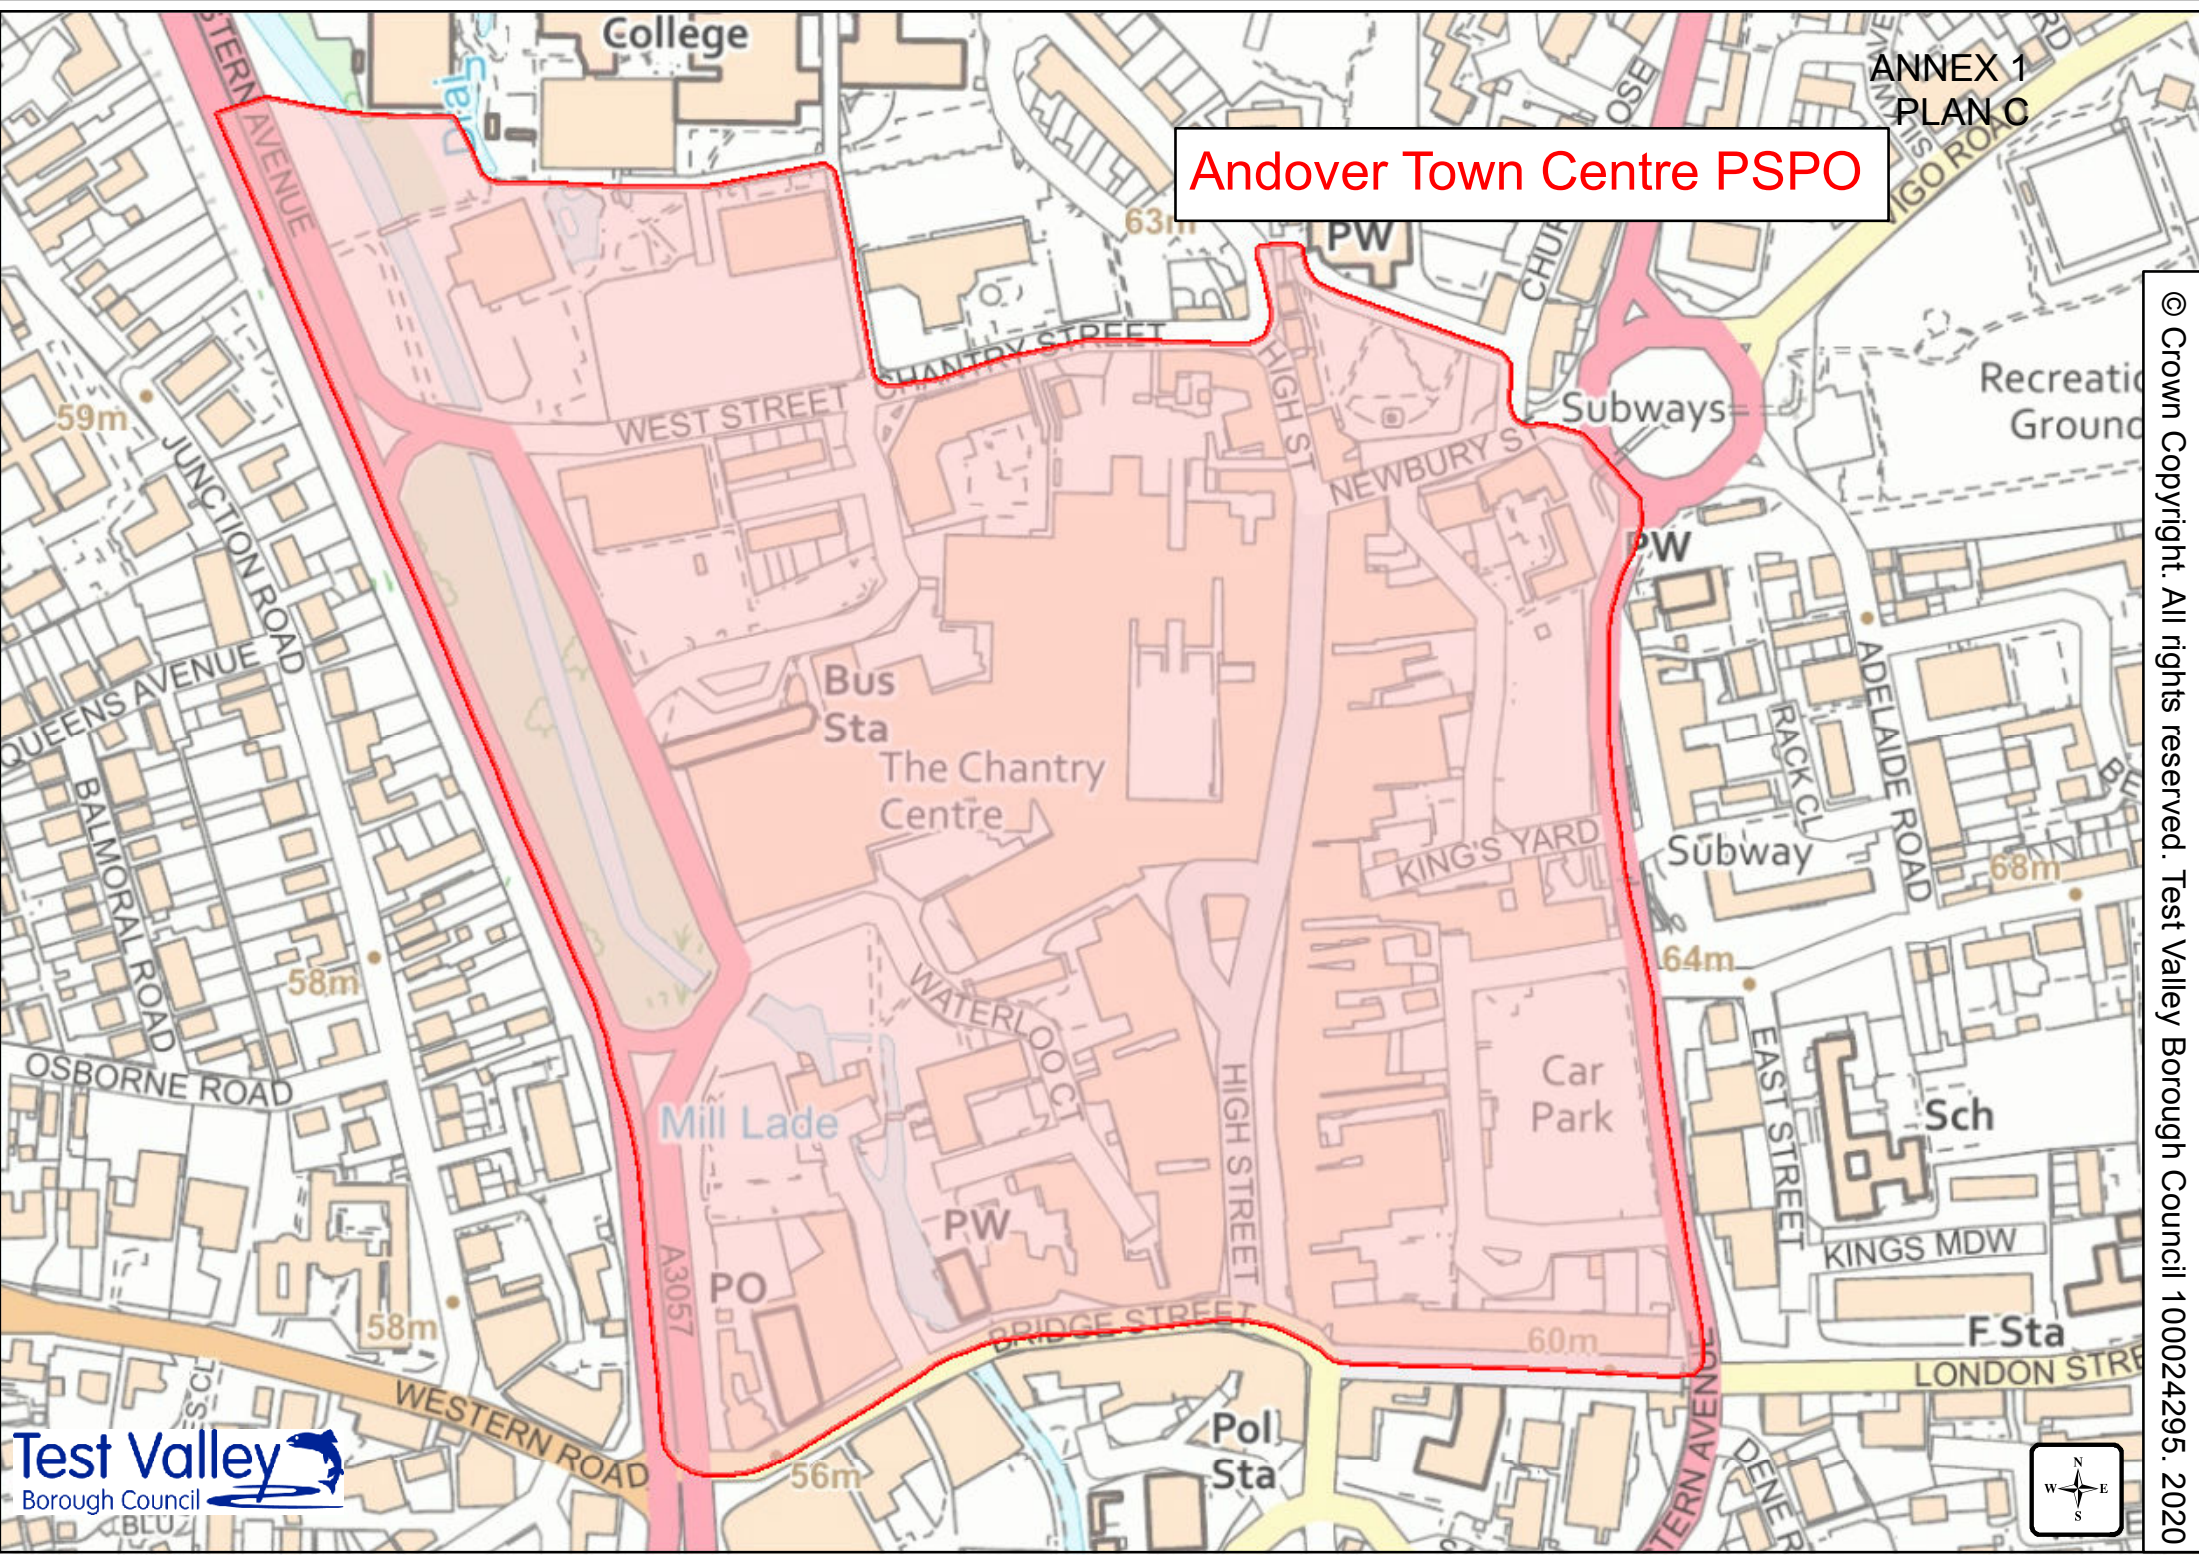

Andover Town Centre PSPO

© Crown Copyright. All rights reserved. Test Valley Borough Council 100024295. 2020